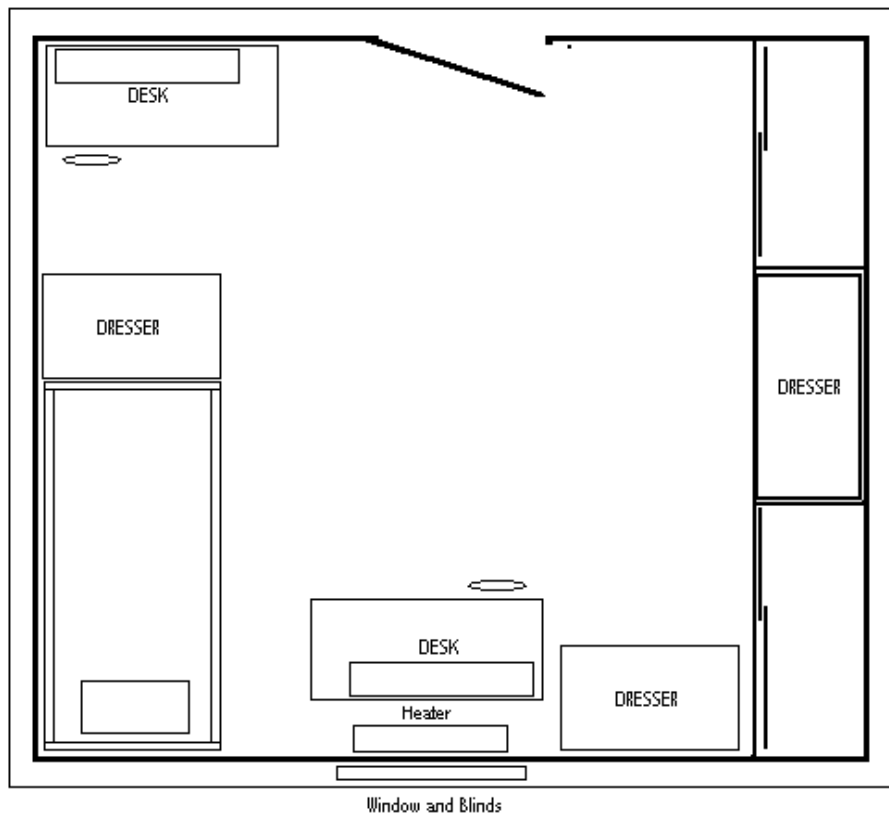

McCarrell Hall
Appalachian Bible College

McCarrell Hall rooms are approximately 14' x 14', furnished with R.T. London fixtures. Each dorm room includes: 2 desks with bookcases and chairs; 2 stackable beds with twin mattresses (extra long mattresses are available on request); 2 closets with storage; 2 stackable dressers; 1 large double dresser, 2 mirrors; 1 window 48" x 60" (inside measurement) with screen and blinds; tiled floor; smoke detector, overhead fluorescent lighting, Ethernet and wireless internet access.

One possible configuration of a room in McCarrell Hall:

McCarrell Hall has 2 lounge areas, 2 storage rooms, 2 bathrooms (per floor) each with 2 showers, 3 sinks, a large mirror, 2 urinals, and 2 toilets; a kitchen with appliances and 2 laundry rooms with irons, ironing boards and utility sinks. There are 111 beds on 4 floors. A handicap accessible ramp goes to the 2nd floor, with a handicap bathroom and laundry also on the 2nd floor. Parking and a trash dumpster are available to McCarrell resident students.